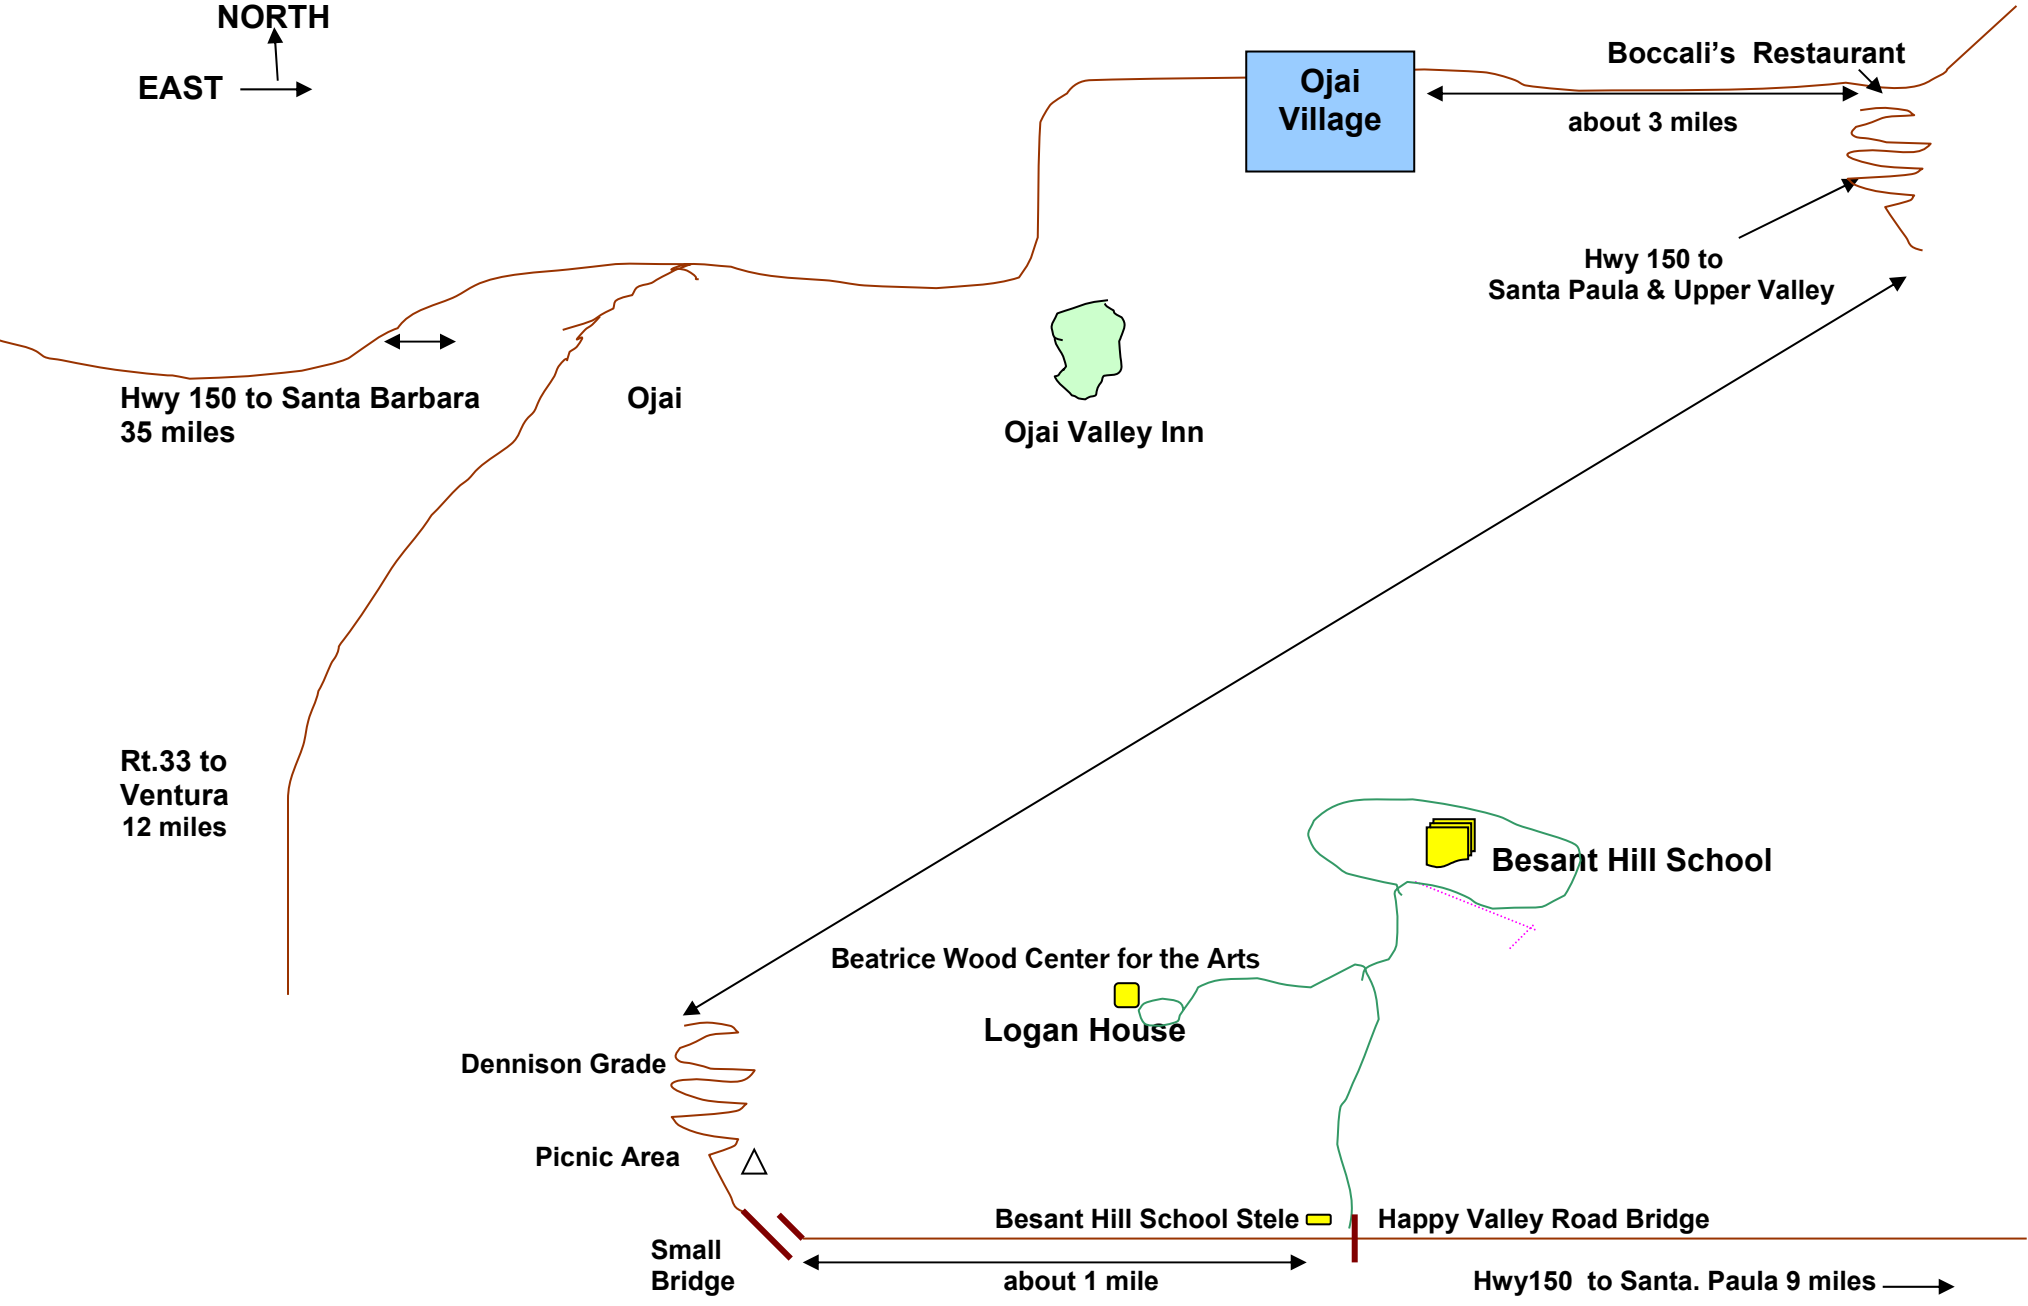

CHAMBER ON THE MOUNTAIN

at

LOGAN HOUSE

(at the Beatrice Wood Center for the Arts)

8585 Ojai-Santa Paula Road (Hwy 150 - Upper Ojai) Tel: (805) 646-3381

Chamber On The Mountain at Logan House

Located at the Beatrice Wood Center for the Arts

8585 Ojai-Santa Paula Road

Ojai, CA 93023

(Hwy. 150 - Upper Ojai)

Tel: (805) 646-3381

Directions from Ojai Village:

1. East on Hwy 150. Three miles to (*landmark*) Bocalis restaurant.
2. Right fork up Dennison Grade, past picnic area, small bridge.
3. Prepare for left turn one mile beyond bridge. (*Watch for fast oncoming traffic*)
4. (*landmark*) On left, walnut trees - Stele stone sign that reads: BESANT HILL SCHOOL
5. Left onto Happy Valley Road. Take first left fork up hill to: “Beatrice Wood Center for the Arts.”
6. Follow signs to parking area.